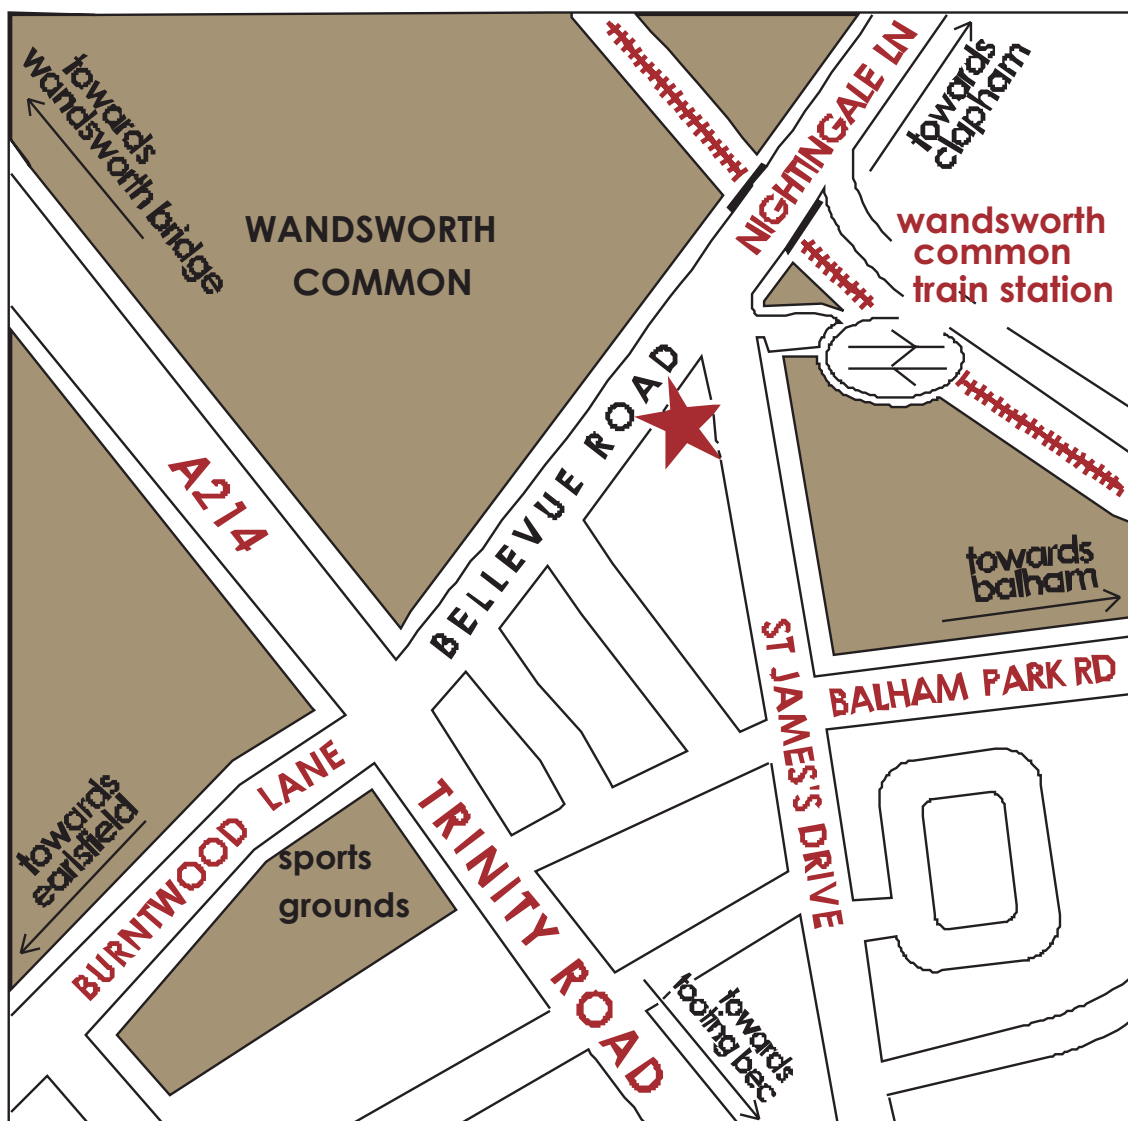

# chez bruce

[www.chezbruce.co.uk](http://www.chezbruce.co.uk)

2 BELLEVUE ROAD  
WANDSWORTH COMMON  
SW17 7EG

TEL +44(0)208 672 0114

FAX +44(0)208 767 6648

We are only 200 yards from Wandsworth Common British Rail station, not to be confused with Wandsworth Town station.

By train, Clapham Junction is 3 minutes away (go to platform 15) and Victoria station 12 minutes (usually platforms 9-11).

The nearest tube stations are Clapham South and Balham, both about 15 minutes walk. The nearest Bridge across the Thames is Wandsworth Bridge and we are a 20-25 minute cab ride from Central London.

Limited paid parking is available at Wandsworth Common station as well as on Bellevue Road.